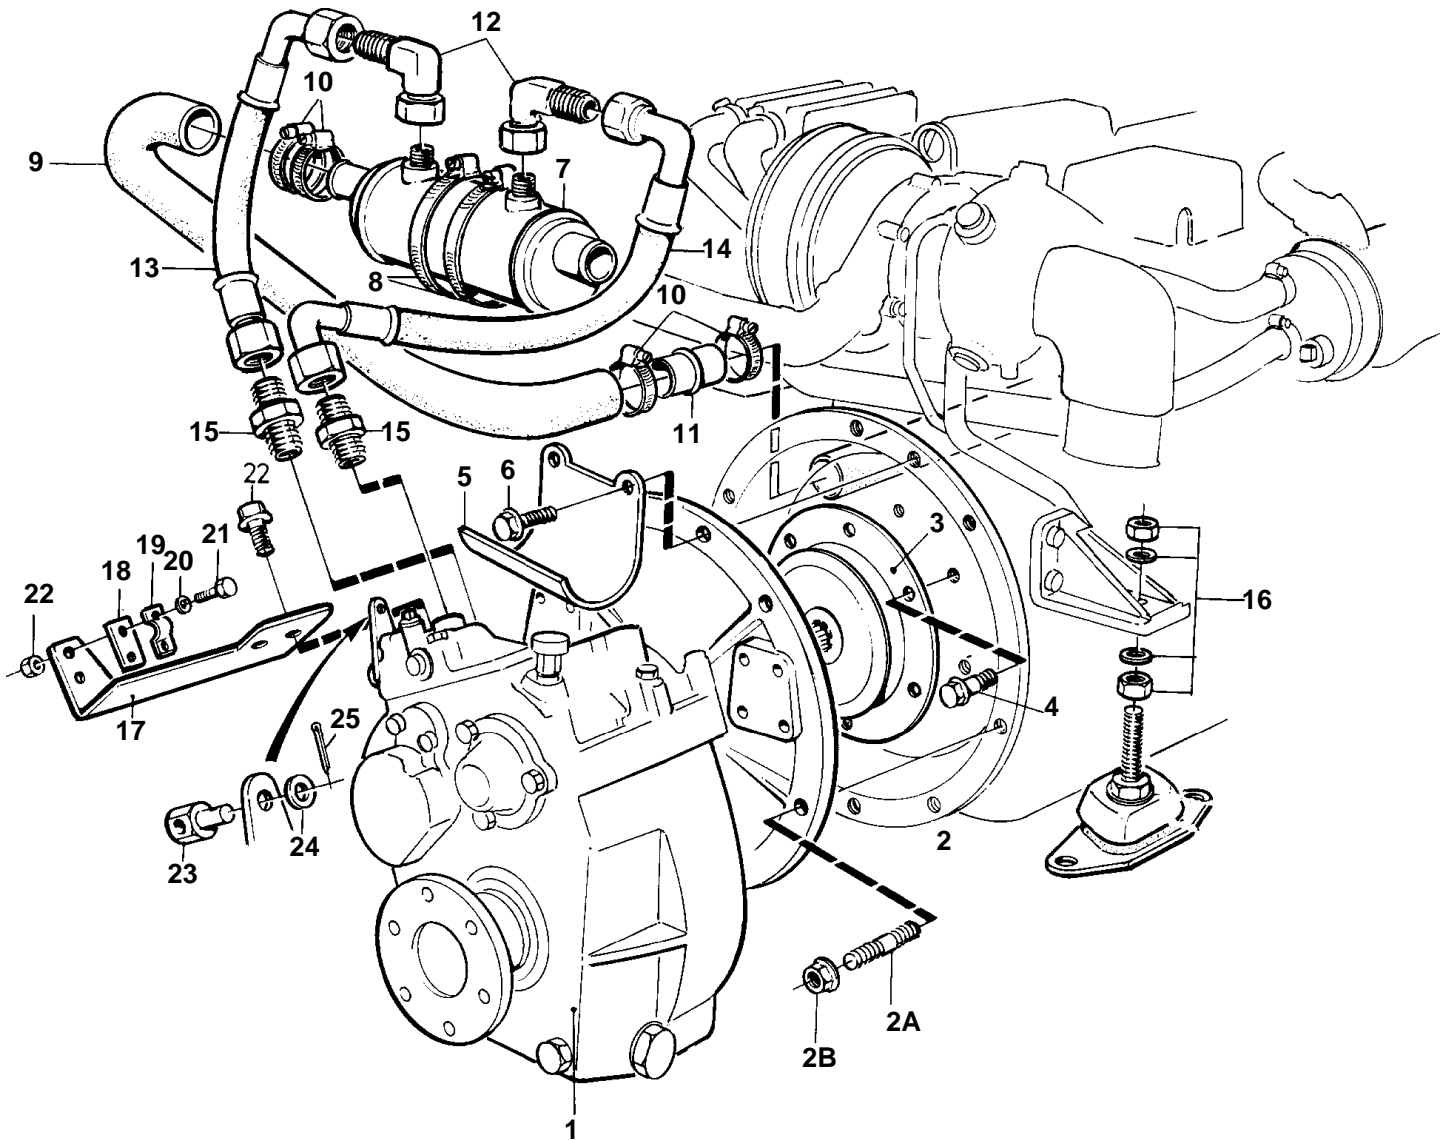

TAMD31D

TAMD31D

REF	PART NO.	QTY	DESCRIPTION		NOTES
1		1	Reversing gear		
2		1	Cover		
2A	953067	4	Stud		
2B	971095	4	Nut		
3	872987	1	Absorber		
4	946173	6	Flange screw		
5	859592	1	Bracket		
6	946752	5	Flange screw		
7	872626	1	Oil cooler		
8	961674	2	Clamp		
9	861089	1	Hose		
10	961669	4	Hose clamp		
11	861090	1	Tube		
12	946369	2	Elbow nipple	SO	
13	872637	1	Hydraulic hose		
14	872638	1	Hydraulic hose		
15	856793	2	Nipple		
16		4	Engine suspension		SEE GROUP 21
17	858366	1	Bracket		
18	819068	1	Washer		
19	819067	1	Brace		
20	940090	2	Washer		
21	955246	2	Screw		
22	946577	2	Lock nut		
23	833133	1	Cube		
24	955893	1	Washer		
25	17276	1	Cotter pin		